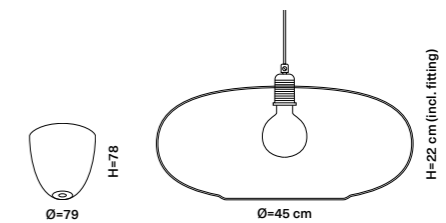

## HORIZON PENDANT LAMP / Ø21cm

**Product:** Horizon - Ø21cm  
**Type:** Pendant lamp  
**Materials:** Mouth-blown glass shade, E14 metal fitting and ceiling rose  
**Wire:** Woven textile cord 3x0,75mm<sup>2</sup>. Cord length 200cm  
**Class:** 1 IP20 Voltage 220V-240V - 50Hz **CE**  
**Bulb:** E14 max 25W - LED - CFL - I  
**Weight:** **Net weight:** 0.8kg  
**Weight incl. packaging:** 1.8kg  
**Dimensions, incl. packaging:** 19cm x 30cm x 30cm

## HORIZON PENDANT LAMP / Ø29cm

**Product:** Horizon - Ø29cm  
**Type:** Pendant lamp  
**Materials:** Mouth-blown glass shade, E27 metal fitting and ceiling rose  
**Wire:** Woven textile cord 3x0,75mm<sup>2</sup>. Cord length 200cm  
**Class:** 1 IP20 Voltage 220V-240V - 50Hz **CE**  
**Bulb:** E27 max 25W - LED - CFL - I  
**Weight:** **Net weight:** 1.4kg  
**Weight incl. packaging:** 2.5kg  
**Dimensions, incl. packaging:** 22cm x 37cm x 37cm

## HORIZON PENDANT LAMP / Ø36cm

**Product:** Horizon - Ø36cm  
**Type:** Pendant lamp  
**Materials:** Mouth-blown glass shade, E27 metal fitting and ceiling rose  
**Wire:** Woven textile cord 3x0,75mm<sup>2</sup>. Cord length 200cm  
**Class:** 1 IP20 Voltage 220V-240V - 50Hz **CE**  
**Bulb:** E27 max 25W - LED - CFL - I  
**Weight:** **Net weight:** 2.0kg  
**Weight incl. packaging:** 3,6kg  
**Dimensions, incl. packaging:** 30cm x 45cm x 45cm

## HORIZON PENDANT LAMP / Ø45cm

**Product:** Horizon - Ø45cm  
**Type:** Pendant lamp  
**Materials:** Mouth-blown glass shade, E27 metal fitting and ceiling rose  
**Wire:** Woven textile cord 3x0,75mm<sup>2</sup>. Cord length 200cm  
**Class:** 1 IP20 Voltage 220V-240V - 50Hz **CE**  
**Bulb:** E27 max 25W - LED - CFL - I  
**Weight:** **Net weight:** 2.8kg  
**Weight incl. packaging:** 6.0kg  
**Dimensions, incl. packaging:** 25cm x 53cm x 53cm