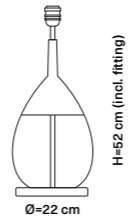

## LUTE TABLE LAMP BASE

**Product:** Lute table lamp base  
**Type:** Table lamp  
**Materials:** Metal base and pipe in shiny gold or silver finish, mouth-blown glass  
 White E27 bakelite fitting  
**Wire:** Woven textile cord 2x0,75mm<sup>2</sup>. Cord length 200cm. On/Off floor switch  
**Class:** 1 IP20 Voltage 220V-240V - 50Hz **CE**  
**Bulb:** E27 max 25W - LED - CFL - I  
**Weight:** **Net weight:** 1.4kg  
**Weight incl. packaging:** 2.9kg  
**Dimensions, incl. packaging:** 60cm x 30cm x 30cm