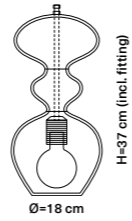

FUTURA PENDANT LAMP / Ø11cm

Product: Futura - Ø11cm
Type: Pendant lamp
Materials: Mouth-blown glass shade, metal pipe, G9 fitting with metal casing, metal ceiling rose
Wire: Woven textile cord 2x0,75mm². Cord length 200cm
Class: 1 IP20 Voltage 220V-240V - 50Hz **CE**
Bulb: G9 - max 4W - LED only
Weight: **Net weight:** 0.7kg
Weight incl. packaging: 1.3kg
Dimensions, incl. packaging: 43cm x 21cm x 21cm

ROUND GOLD WIRE

ROUND SILVER WIRE

FUTURA PENDANT LAMP / Ø18cm

Product: Futura - Ø18cm
Type: Pendant lamp
Materials: Mouth-blown glass shade, metal pipe, E27 black bakelite fitting, metal ceiling rose
Wire: Woven textile cord 2x0,75mm². Cord length 200cm
Class: 1 IP20 Voltage 220V-240V - 50Hz **CE**
Bulb: E27 max 25W - LED - CFL - I
Weight: **Net weight:** 1.4kg
Weight incl. packaging: 2.6kg
Dimensions, incl. packaging: 58cm x 28cm x 28cm

ROUND GOLD WIRE

ROUND SILVER WIRE

PILLAR PENDANT LAMP / Ø19cm

Product: Pillar - Ø19cm
Type: Pendant lamp
Materials: Mouth-blown glass shade, E27 metal fitting and ceiling rose
Wire: Woven textile cord 3x0,75mm². Cord length 200cm
Class: 1 IP20 Voltage 220V-240V - 50Hz **CE**
Bulb: E27 max 25W - LED - CFL - I
Weight: **Net weight:** 1.5kg
Weight incl. packaging: 2.5kg
Dimensions, incl. packaging: 40cm x 28cm x 28cm

ROUND GOLD WIRE

ROUND SILVER WIRE

TWSTED GOLD WIRE

TWSTED SILVER WIRE