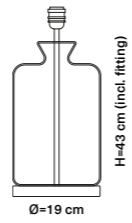

PILLAR TABLE LAMP BASE

Product: Pillar table lamp base
Type: Table lamp
Materials: Metal base and pipe in shiny brass or silver finish, mouth-blown glass
White E27 bakelite fitting
Wire: Woven textile cord 2x0,75mm². Cord length 200cm. On/Off floor switch
Class: 1 IP20 Voltage 220V-240V - 50Hz **CE**
Bulb: E27 max 25W - LED - CFL - I
Weight: **Net weight:** 1.8kg
Weight incl. packaging: 3.3kg
Dimensions, incl. packaging: 53cm x 29cm x 29cm