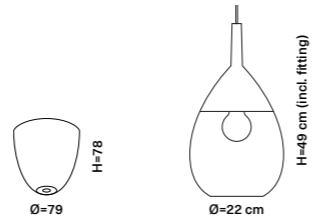

LUTE PENDANT LAMP / Ø22cm

Product: Lute - Ø22cm
Type: Pendant lamp
Materials: Mouth-blown glass shade, metal pipe, E27 black bakelite fitting, metal ceiling rose
Wire: Woven textile cord 2x0,75mm². Cord length 200cm
Class: 1 IP20 Voltage 220V-240V - 50Hz **CE**
Bulb: E27 max 25W - LED - CFL - I
Weight: **Net weight:** 1.0kg
Weight incl. packaging: 2.1kg
Dimensions, incl. packaging: 50cm x 30cm x 30cm