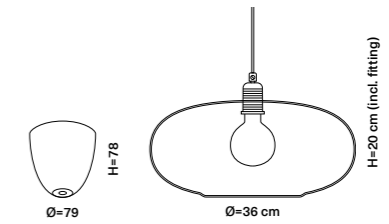

## HORIZON PENDANT LAMP / Ø21cm

**Product:** Horizon - Ø21cm  
**Type:** Pendant lamp  
**Materials:** Mouth-blown glass shade, E14 metal fitting and ceiling rose  
**Wire:** Woven textile cord 3x0,75mm<sup>2</sup>. Cord length 200cm  
**Class:** 1 IP20 Voltage 220V-240V - 50Hz **CE**  
**Bulb:** E14 max 25W - LED - CFL - I  
**Weight:** **Net weight:** 0.8kg  
**Weight incl. packaging:** 1.8kg  
**Dimensions, incl. packaging:** 19cm x 30cm x 30cm

## HORIZON PENDANT LAMP / Ø29cm

**Product:** Horizon - Ø29cm  
**Type:** Pendant lamp  
**Materials:** Mouth-blown glass shade, E27 metal fitting and ceiling rose  
**Wire:** Woven textile cord 3x0,75mm<sup>2</sup>. Cord length 200cm  
**Class:** 1 IP20 Voltage 220V-240V - 50Hz **CE**  
**Bulb:** E27 max 25W - LED - CFL - I  
**Weight:** **Net weight:** 1.4kg  
**Weight incl. packaging:** 2.5kg  
**Dimensions, incl. packaging:** 22cm x 37cm x 37cm

## HORIZON PENDANT LAMP / Ø36cm

**Product:** Horizon - Ø36cm  
**Type:** Pendant lamp  
**Materials:** Mouth-blown glass shade, E27 metal fitting and ceiling rose  
**Wire:** Woven textile cord 3x0,75mm<sup>2</sup>. Cord length 200cm  
**Class:** 1 IP20 Voltage 220V-240V - 50Hz **CE**  
**Bulb:** E27 max 25W - LED - CFL - I  
**Weight:** **Net weight:** 2.0kg  
**Weight incl. packaging:** 3,6kg  
**Dimensions, incl. packaging:** 30cm x 45cm x 45cm