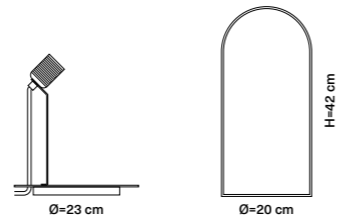

## SPEAK UP! TABLE LAMP / Ø20cm

**Product:** Speak Up!  
**Type:** Table lamp  
**Materials:** Metal base in brass or silver finish, and mouth-blown glass dome  
**Wire:** Woven textile cord 3x0,75mm<sup>2</sup>. Cord length 200cm. On/Off floor switch  
**Class:** 1 IP20 Voltage 220V-240V - 50Hz **CE**  
**Bulb:** E27 max 25W - LED - CFL - I  
**Weight:** **Net weight:** **Weight incl. packaging:** **Dimensions, incl. packaging:**  
 Dome: 1.9kg Dome: 3.1kg Dome: 50cm x 30cm x 30cm  
 Base: 1.4kg Base: 1.9kg Base: 30cm x 32cm x 32cm