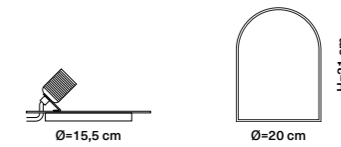

Clear LA101720
Obsidian LA101719
Golden smoke LA101722
Olive LA101723