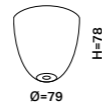

FUTURA PENDANT LAMP / Ø11cm

Product: Futura - Ø11cm
Type: Pendant lamp
Materials: Mouth-blown glass shade, metal pipe, G9 fitting with metal casing, metal ceiling rose
Wire: Woven textile cord 2x0,75mm². Cord length 200cm
Class: 1 IP20 Voltage 220V-240V - 50Hz **CE**
Bulb: G9 - max 4W - LED only
Weight: **Net weight:** 0.7kg
Weight incl. packaging: 1.3kg
Dimensions, incl. packaging: 43cm x 21cm x 21cm

ROUND GOLD WIRE

ROUND SILVER WIRE

FUTURA PENDANT LAMP / Ø18cm

Product: Futura - Ø18cm
Type: Pendant lamp
Materials: Mouth-blown glass shade, metal pipe, E27 black bakelite fitting, metal ceiling rose
Wire: Woven textile cord 2x0,75mm². Cord length 200cm
Class: 1 IP20 Voltage 220V-240V - 50Hz **CE**
Bulb: E27 max 25W - LED - CFL - I
Weight: **Net weight:** 1.4kg
Weight incl. packaging: 2.6kg
Dimensions, incl. packaging: 58cm x 28cm x 28cm

ROUND GOLD WIRE

ROUND SILVER WIRE

PILLAR PENDANT LAMP / Ø19cm

Product: Pillar - Ø19cm
Type: Pendant lamp
Materials: Mouth-blown glass shade, E27 metal fitting and ceiling rose
Wire: Woven textile cord 3x0,75mm². Cord length 200cm
Class: 1 IP20 Voltage 220V-240V - 50Hz **CE**
Bulb: E27 max 25W - LED - CFL - I
Weight: **Net weight:** 1.5kg
Weight incl. packaging: 2.5kg
Dimensions, incl. packaging: 40cm x 28cm x 28cm

ROUND GOLD WIRE

ROUND SILVER WIRE

TWSTED GOLD WIRE

TWSTED SILVER WIRE