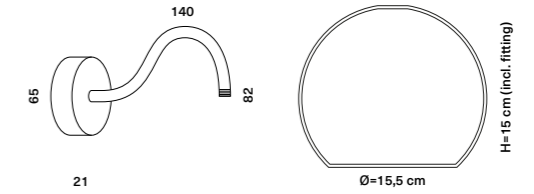

ROWAN WALL LAMP / Ø15,5cm

Product: Rowan - Ø15,5cm
Type: Wall lamp
Materials: Mouth-blown glass shade, E14 metal fitting
Wire: Not included
Class: 1 IP20 Voltage 220V-240V - 50Hz $\text{C}\epsilon$
Bulb: E14 max 25W - LED - CFL - I
Weight: **Net weight:** 0.8kg
Weight incl. packaging: 1.5kg
Dimensions, incl. packaging: 35cm x 25cm x 25cm