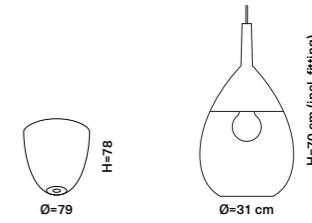

LUTE PENDANT LAMP / Ø31cm

Product: Lute - Ø31cm
Type: Pendant lamp
Materials: Mouth-blown glass shade, metal pipe, E27 black bakelite fitting, metal ceiling rose
Wire: Woven textile cord 2x0,75mm². Cord length 200cm
Class: 1 IP20 Voltage 220V-240V - 50Hz **CE**
Bulb: E27 max 25W - LED - CFL - I
Weight: **Net weight:** 2.5kg
Weight incl. packaging: 3.3kg
Dimensions, incl. packaging: 66cm x 38cm x 38cm