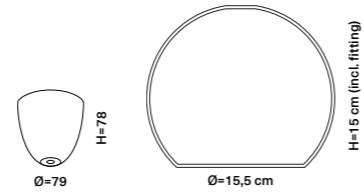

ROWAN PENDANT LAMP / Ø15,5cm

Product: Rowan - Ø15,5cm
Type: Pendant lamp
Materials: Mouth-blown glass shade, E14 metal fitting and ceiling rose
Wire: Woven textile cord 3x0,75mm². Cord length 200cm
Class: 1 IP20 Voltage 220V-240V - 50Hz **CE**
Bulb: E14 max 25W - LED - CFL - I
Weight: Net weight: 0.8kg
Weight incl. packaging: 1.5kg
Dimensions, incl. packaging: 20cm x 25cm x 25cm