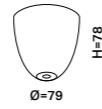

FUTURA PENDANT LAMP / Ø11cm

Product: Futura - Ø11cm
Type: Pendant lamp
Materials: Mouth-blown glass shade, metal pipe, G9 fitting with metal casing, metal ceiling rose
Wire: Woven textile cord 2x0,75mm². Cord length 200cm
Class: 1 IP20 Voltage 220V-240V - 50Hz **CE**
Bulb: G9 - max 4W - LED only
Weight: **Net weight:** 0.7kg
Weight incl. packaging: 1.3kg
Dimensions, incl. packaging: 43cm x 21cm x 21cm