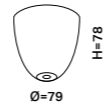

CRYSTAL PENDANT LAMP

Product: Crystal lamps, 7 individual models, singles and groups
Type: Pendant lamp
Materials: Mouth-blown crystal shade, G9 fitting with metal casing, metal ceiling rose
Wire: Woven textile cord 2x0,75mm². Cord length 200cm
Class: 1 IP20 Voltage 220V-240V - 50Hz €€
Bulb: G9 - max 4W - LED only LED
Weight: **Net weight:** **Weight incl. packaging:** **Dimensions, incl. packaging:**
Jeeves: 1,0kg Jeeves: 1,4kg Jeeves: 16cm x 28cm x 28cm
All others: 0,6kg All others: 0,75kg All others: 18cm x 19cm x 19cm
Multi 3: 1,9kg 2,5kg 27cm x 26cm x 26cm
Multi 5: 2,8kg 3,4kg 32cm x 32cm x 32cm
Multi 7: 3,6kg 4,0kg 32cm x 32cm x 32cm

CRYSTAL CARAFE LAMP

Product: Clyde crystal lamp shade (wire+fittings not included)
Julian crystal lamp shade (wire+fittings not included)
Type: Pendant lamp
Materials: Mouth-blown crystal shade, fits E14 metal fitting and ceiling rose
Wire: Woven textile cord 3x0,75mm². Cord length 200cm
Class: 1 IP20 Voltage 220V-240V - 50Hz €€
Bulb: E14 max 25W - LED - CFL - I
Weight: **Net weight:** **Weight incl. packaging:** **Dimensions, incl. packaging:**
Clyde: 1.6kg Clyde: 1.8kg Clyde: 26cm x 25cm x 25cm
Julian: 1.2kg Julian: 1.3kg Julian: 26cm x 25cm x 25cm