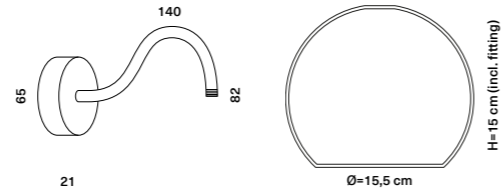

ROWAN WALL LAMP - CRYSTAL / Ø15,5cm

Product: Rowan - Ø15,5cm
Type: Wall lamp
Materials: Mouth-blown crystal shade, E14 metal fitting
Wire: Not included
Class: 1 IP20 Voltage 220V-240V - 50Hz $\text{C}\epsilon$
Bulb: E14 max 25W - LED - CFL - I
Weight: **Net weight:** 1.0kg
Weight incl. packaging: 1.7kg
Dimensions, incl. packaging: 35cm x 25cm x 25cm