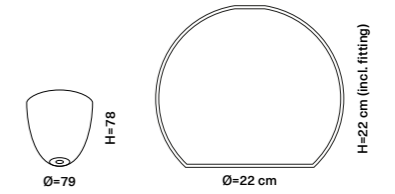

ROWAN PENDANT LAMP / Ø15,5cm

Product: Rowan - Ø15,5cm
Type: Pendant lamp
Materials: Mouth-blown glass shade, E14 metal fitting and ceiling rose
Wire: Woven textile cord 3x0,75mm². Cord length 200cm
Class: 1 IP20 Voltage 220V-240V - 50Hz **CE**
Bulb: E14 max 25W - LED - CFL - I
Weight: Net weight: 0.8kg
Weight incl. packaging: 1.5kg
Dimensions, incl. packaging: 20cm x 25cm x 25cm

ROUND GOLD WIRE

ROUND SILVER WIRE

TWISTED GOLD WIRE

TWISTED SILVER WIRE

ROWAN PENDANT LAMP / Ø22cm

Product: Rowan - Ø22cm
Type: Pendant lamp
Materials: Mouth-blown glass shade, E27 metal fitting and ceiling rose
Wire: Woven textile cord 3x0,75mm². Cord length 200cm
Class: 1 IP20 Voltage 220V-240V - 50Hz **CE**
Bulb: E27 max 25W - LED - CFL - I
Weight: Net weight: 1.2kg
Weight incl. packaging: 2.2kg
Dimensions, incl. packaging: 26cm x 32cm x 32cm

ROUND GOLD WIRE

ROUND SILVER WIRE

TWISTED GOLD WIRE

TWISTED SILVER WIRE