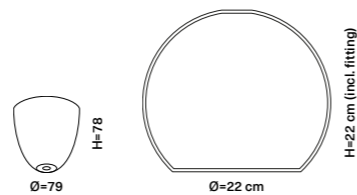

ROWAN PENDANT LAMP - CRYSTAL / Ø15,5cm

Product: Rowan - Ø15,5cm
Type: Pendant lamp
Materials: Mouth-blown crystal shade, E14 metal fitting and ceiling rose
Wire: Woven textile cord 3x0,75mm². Cord length 200cm
Class: 1 IP20 Voltage 220V-240V - 50Hz **CE**
Bulb: E14 max 25W - LED - CFL - I
Weight: **Net weight:** 1.0kg
Weight incl. packaging: 1.7kg
Dimensions, incl. packaging: 23cm x 25cm x 25cm

ROUND GOLD WIRE

ROUND SILVER WIRE

ROWAN PENDANT LAMP - CRYSTAL / Ø22cm

Product: Rowan - Ø22cm
Type: Pendant lamp
Materials: Mouth-blown crystal shade, E27 metal fitting and ceiling rose
Wire: Woven textile cord 3x0,75mm². Cord length 200cm
Class: 1 IP20 Voltage 220V-240V - 50Hz **CE**
Bulb: E27 max 25W - LED - CFL - I
Weight: **Net weight:** 2.6kg
Weight incl. packaging: 3.2kg
Dimensions, incl. packaging: 28cm x 31cm x 31cm

ROUND GOLD WIRE

ROUND SILVER WIRE

ROWAN PENDANT LAMP - CRYSTAL / Ø28cm

Product: Rowan - Ø28cm
Type: Pendant lamp
Materials: Mouth-blown crystal shade, E27 metal fitting and ceiling rose
Wire: Woven textile cord 3x0,75mm². Cord length 200cm
Class: 1 IP20 Voltage 220V-240V - 50Hz **CE**
Bulb: E27 max 25W - LED - CFL - I
Weight: **Net weight:** 3.1kg
Weight incl. packaging: 4.0kg
Dimensions, incl. packaging: 32cm x 36cm x 36cm

ROUND GOLD WIRE

ROUND SILVER WIRE