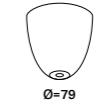

SMYKKE PENDANT LAMP / Ø12,5cm

Product: Smykke - Ø12,5cm h=40cm
Type: Pendant lamp
Materials: Mouth-blown glass or crystal shade, metal piping, brass balls in gold or silver finish, E14 black bakelite fitting and gold or silver finish metal cup, metal ceiling rose
Wire: Woven textile cord 2x0,75mm². Cord length 200cm
Class: 1 IP20 Voltage 220V-240V - 50Hz **CE**
Bulb: E14 max 25W - LED - CFL - I
Weight: **Net weight:** **Weight incl. packaging:** **Dimensions, incl. packaging:**
Glass: 1.0kg Glass: 2.0kg Glass: 50cm x 23cm x 23cm
Crystal: 1.7kg Crystal: 2.0kg Crystal: 50cm x 23cm x 23cm

ROUND GOLD WIRE

ROUND SILVER WIRE

LUTE PENDANT LAMP / Ø14cm

Product: Lute - Ø14cm
Type: Pendant lamp
Materials: Mouth-blown glass shade, E14 metal fitting and ceiling rose
Wire: Woven textile cord 2x0,75mm². Cord length 200cm
Class: 1 IP20 Voltage 220V-240V - 50Hz **CE**
Bulb: E14 max 25W - LED - CFL - I
Weight: **Net weight:** 0.7kg
Weight incl. packaging: 1.4kg
Dimensions, incl. packaging: 39cm x 23cm x 23cm

ROUND GOLD WIRE

ROUND SILVER WIRE