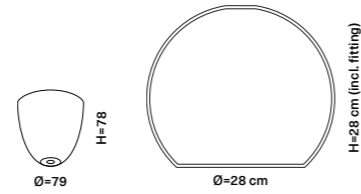

## ROWAN PENDANT LAMP / Ø28cm

**Product:** Rowan - Ø28cm  
**Type:** Pendant lamp  
**Materials:** Mouth-blown glass shade, E27 metal fitting and ceiling rose  
**Wire:** Woven textile cord 3x0,75mm<sup>2</sup>. Cord length 200cm  
**Class:** 1 IP20 Voltage 220V-240V - 50Hz C€  
**Bulb:** E27 max 25W - LED - CFL - I  
**Weight:** Net weight: 1.7kg  
 Weight incl. packaging: 3.2kg  
 Dimensions, incl. packaging: 30cm x 36cm x 36cm