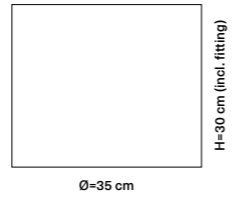

FABRIC LAMP SHADES / Ø35cm h=30cm

Product: Fabric lamp shades
Type: Suitable for table lamps, and as pendant lamps
Materials: Outer fabric, various, white or transparent inner foil liner
Wire: N/A
Class: N/A
Bulb: E27 max 25W - LED - CFL - I
Weight: Net weight: 0.5kg
Weight incl. packaging: 1.5kg
Dimensions, incl. packaging: 40cm x 45cm x 45cm