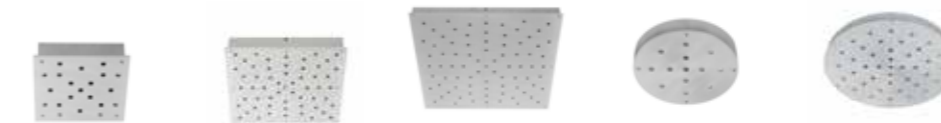

Ø20cm square silver BO101102
Ø35cm square silver BO101104
Ø65cm square silver BO101106
Ø20cm round silver BO101108
Ø35cm round silver BO101110