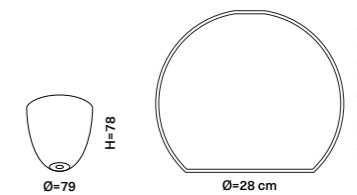

ROWAN PENDANT LAMP - CRYSTAL / Ø15,5cm

Product: Rowan - Ø15,5cm
Type: Pendant lamp
Materials: Mouth-blown crystal shade, E14 metal fitting and ceiling rose
Wire: Woven textile cord 3x0,75mm². Cord length 200cm
Class: 1 IP20 Voltage 220V-240V - 50Hz **CE**
Bulb: E14 max 25W - LED - CFL - I
Weight: **Net weight:** 1.0kg
Weight incl. packaging: 1.7kg
Dimensions, incl. packaging: 23cm x 25cm x 25cm

ROUND GOLD WIRE

ROUND SILVER WIRE

ROWAN PENDANT LAMP - CRYSTAL / Ø22cm

Product: Rowan - Ø22cm
Type: Pendant lamp
Materials: Mouth-blown crystal shade, E27 metal fitting and ceiling rose
Wire: Woven textile cord 3x0,75mm². Cord length 200cm
Class: 1 IP20 Voltage 220V-240V - 50Hz **CE**
Bulb: E27 max 25W - LED - CFL - I
Weight: **Net weight:** 2.6kg
Weight incl. packaging: 3.2kg
Dimensions, incl. packaging: 28cm x 31cm x 31cm

ROUND GOLD WIRE

ROUND SILVER WIRE

ROWAN PENDANT LAMP - CRYSTAL / Ø28cm

Product: Rowan - Ø28cm
Type: Pendant lamp
Materials: Mouth-blown crystal shade, E27 metal fitting and ceiling rose
Wire: Woven textile cord 3x0,75mm². Cord length 200cm
Class: 1 IP20 Voltage 220V-240V - 50Hz **CE**
Bulb: E27 max 25W - LED - CFL - I
Weight: **Net weight:** 3.1kg
Weight incl. packaging: 4.0kg
Dimensions, incl. packaging: 32cm x 36cm x 36cm

ROUND GOLD WIRE

ROUND SILVER WIRE