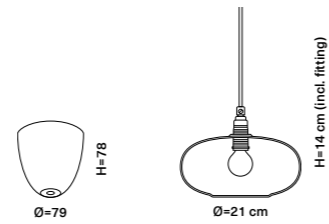

## HORIZON PENDANT LAMP / Ø21cm

**Product:** Horizon - Ø21cm  
**Type:** Pendant lamp  
**Materials:** Mouth-blown glass shade, E14 metal fitting and ceiling rose  
**Wire:** Woven textile cord 3x0,75mm<sup>2</sup>. Cord length 200cm  
**Class:** 1 IP20 Voltage 220V-240V - 50Hz **CE**  
**Bulb:** E14 max 25W - LED - CFL - I  
**Weight:** **Net weight:** 0.8kg  
**Weight incl. packaging:** 1.8kg  
**Dimensions, incl. packaging:** 19cm x 30cm x 30cm

## HORIZON PENDANT LAMP / Ø29cm

**Product:** Horizon - Ø29cm  
**Type:** Pendant lamp  
**Materials:** Mouth-blown glass shade, E27 metal fitting and ceiling rose  
**Wire:** Woven textile cord 3x0,75mm<sup>2</sup>. Cord length 200cm  
**Class:** 1 IP20 Voltage 220V-240V - 50Hz **CE**  
**Bulb:** E27 max 25W - LED - CFL - I  
**Weight:** **Net weight:** 1.4kg  
**Weight incl. packaging:** 2.5kg  
**Dimensions, incl. packaging:** 22cm x 37cm x 37cm

## HORIZON PENDANT LAMP / Ø36cm

**Product:** Horizon - Ø36cm  
**Type:** Pendant lamp  
**Materials:** Mouth-blown glass shade, E27 metal fitting and ceiling rose  
**Wire:** Woven textile cord 3x0,75mm<sup>2</sup>. Cord length 200cm  
**Class:** 1 IP20 Voltage 220V-240V - 50Hz **CE**  
**Bulb:** E27 max 25W - LED - CFL - I  
**Weight:** **Net weight:** 2.0kg  
**Weight incl. packaging:** 3,6kg  
**Dimensions, incl. packaging:** 30cm x 45cm x 45cm