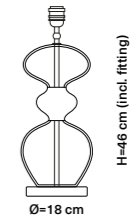

## LUTE TABLE LAMP BASE

**Product:** Lute table lamp base  
**Type:** Table lamp  
**Materials:** Metal base and pipe in shiny gold or silver finish, mouth-blown glass  
 White E27 bakelite fitting  
**Wire:** Woven textile cord 2x0,75mm<sup>2</sup>. Cord length 200cm. On/Off floor switch  
**Class:** 1 IP20 Voltage 220V-240V - 50Hz **CE**  
**Bulb:** E27 max 25W - LED - CFL - I  
**Weight:** **Net weight:** 1.4kg  
**Weight incl. packaging:** 2.9kg  
**Dimensions, incl. packaging:** 60cm x 30cm x 30cm

## FUTURA TABLE LAMP BASE

**Product:** Futura table lamp base  
**Type:** Table lamp  
**Materials:** Metal base and pipe in shiny gold or silver finish, mouth-blown glass  
 White E27 bakelite fitting  
**Wire:** Woven textile cord 2x0,75mm<sup>2</sup>. Cord length 200cm. On/Off floor switch  
**Class:** 1 IP20 Voltage 220V-240V - 50Hz **CE**  
**Bulb:** E27 max 25W - LED - CFL - I  
**Weight:** **Net weight:** 1.6kg  
**Weight incl. packaging:** 3.0kg  
**Dimensions, incl. packaging:** 56cm x 28cm x 28cm