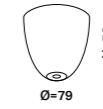

FUTURA PENDANT LAMP / Ø11cm

Product: Futura - Ø11cm
Type: Pendant lamp
Materials: Mouth-blown glass shade, metal pipe, G9 fitting with metal casing, metal ceiling rose
Wire: Woven textile cord 2x0,75mm². Cord length 200cm
Class: 1 IP20 Voltage 220V-240V - 50Hz **CE**
Bulb: G9 - max 4W - LED only
Weight: **Net weight:** 0.7kg
Weight incl. packaging: 1.3kg
Dimensions, incl. packaging: 43cm x 21cm x 21cm

ROUND GOLD WIRE

ROUND SILVER WIRE

FUTURA PENDANT LAMP / Ø18cm

Product: Futura - Ø18cm
Type: Pendant lamp
Materials: Mouth-blown glass shade, metal pipe, E27 black bakelite fitting, metal ceiling rose
Wire: Woven textile cord 2x0,75mm². Cord length 200cm
Class: 1 IP20 Voltage 220V-240V - 50Hz **CE**
Bulb: E27 max 25W - LED - CFL - I
Weight: **Net weight:** 1.4kg
Weight incl. packaging: 2.6kg
Dimensions, incl. packaging: 58cm x 28cm x 28cm

ROUND GOLD WIRE

ROUND SILVER WIRE

PILLAR PENDANT LAMP / Ø19cm

Product: Pillar - Ø19cm
Type: Pendant lamp
Materials: Mouth-blown glass shade, E27 metal fitting and ceiling rose
Wire: Woven textile cord 3x0,75mm². Cord length 200cm
Class: 1 IP20 Voltage 220V-240V - 50Hz **CE**
Bulb: E27 max 25W - LED - CFL - I
Weight: **Net weight:** 1.5kg
Weight incl. packaging: 2.5kg
Dimensions, incl. packaging: 40cm x 28cm x 28cm

ROUND GOLD WIRE

ROUND SILVER WIRE

TWSTED GOLD WIRE

TWSTED SILVER WIRE