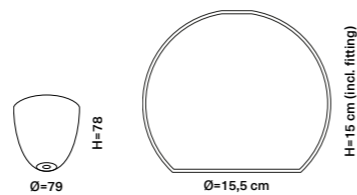

ROWAN PENDANT LAMP - CRYSTAL / Ø15,5cm

Product: Rowan - Ø15,5cm
Type: Pendant lamp
Materials: Mouth-blown crystal shade, E14 metal fitting and ceiling rose
Wire: Woven textile cord 3x0,75mm². Cord length 200cm
Class: 1 IP20 Voltage 220V-240V - 50Hz **CE**
Bulb: E14 max 25W - LED - CFL - I
Weight: **Net weight:** 1.0kg
Weight incl. packaging: 1.7kg
Dimensions, incl. packaging: 23cm x 25cm x 25cm