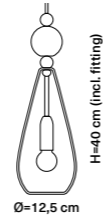

SMYKKE PENDANT LAMP / Ø12,5cm

Product: Smykke - Ø12,5cm h=40cm
Type: Pendant lamp
Materials: Mouth-blown glass or crystal shade, metal piping, brass balls in gold or silver finish, E14 black bakelite fitting and gold or silver finish metal cup, metal ceiling rose
Wire: Woven textile cord 2x0,75mm². Cord length 200cm
Class: 1 IP20 Voltage 220V-240V - 50Hz **CE**
Bulb: E14 max 25W - LED - CFL - I
Weight: **Net weight:** **Weight incl. packaging:** **Dimensions, incl. packaging:**
Glass: 1.0kg Glass: 2.0kg Glass: 50cm x 23cm x 23cm
Crystal: 1.7kg Crystal: 2.0kg Crystal: 50cm x 23cm x 23cm