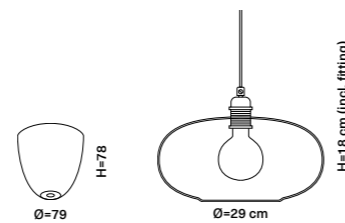

## HORIZON PENDANT LAMP / Ø21cm

**Product:** Horizon - Ø21cm  
**Type:** Pendant lamp  
**Materials:** Mouth-blown glass shade, E14 metal fitting and ceiling rose  
**Wire:** Woven textile cord 3x0,75mm<sup>2</sup>. Cord length 200cm  
**Class:** 1 IP20 Voltage 220V-240V - 50Hz **CE**  
**Bulb:** E14 max 25W - LED - CFL - I  
**Weight:** **Net weight:** 0.8kg  
**Weight incl. packaging:** 1.8kg  
**Dimensions, incl. packaging:** 19cm x 30cm x 30cm

## HORIZON PENDANT LAMP / Ø29cm

**Product:** Horizon - Ø29cm  
**Type:** Pendant lamp  
**Materials:** Mouth-blown glass shade, E27 metal fitting and ceiling rose  
**Wire:** Woven textile cord 3x0,75mm<sup>2</sup>. Cord length 200cm  
**Class:** 1 IP20 Voltage 220V-240V - 50Hz **CE**  
**Bulb:** E27 max 25W - LED - CFL - I  
**Weight:** **Net weight:** 1.4kg  
**Weight incl. packaging:** 2.5kg  
**Dimensions, incl. packaging:** 22cm x 37cm x 37cm

## HORIZON PENDANT LAMP / Ø36cm

**Product:** Horizon - Ø36cm  
**Type:** Pendant lamp  
**Materials:** Mouth-blown glass shade, E27 metal fitting and ceiling rose  
**Wire:** Woven textile cord 3x0,75mm<sup>2</sup>. Cord length 200cm  
**Class:** 1 IP20 Voltage 220V-240V - 50Hz **CE**  
**Bulb:** E27 max 25W - LED - CFL - I  
**Weight:** **Net weight:** 2.0kg  
**Weight incl. packaging:** 3,6kg  
**Dimensions, incl. packaging:** 30cm x 45cm x 45cm