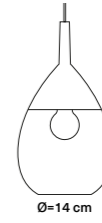

SMYKKE PENDANT LAMP / Ø12,5cm

Product: Smykke - Ø12,5cm h=40cm
Type: Pendant lamp
Materials: Mouth-blown glass or crystal shade, metal piping, brass balls in gold or silver finish, E14 black bakelite fitting and gold or silver finish metal cup, metal ceiling rose
Wire: Woven textile cord 2x0,75mm². Cord length 200cm
Class: 1 IP20 Voltage 220V-240V - 50Hz **CE**
Bulb: E14 max 25W - LED - CFL - I
Weight: **Net weight:** **Weight incl. packaging:** **Dimensions, incl. packaging:**
Glass: 1.0kg Glass: 2.0kg Glass: 50cm x 23cm x 23cm
Crystal: 1.7kg Crystal: 2.0kg Crystal: 50cm x 23cm x 23cm

ROUND GOLD WIRE

ROUND SILVER WIRE

LUTE PENDANT LAMP / Ø14cm

Product: Lute - Ø14cm
Type: Pendant lamp
Materials: Mouth-blown glass shade, E14 metal fitting and ceiling rose
Wire: Woven textile cord 2x0,75mm². Cord length 200cm
Class: 1 IP20 Voltage 220V-240V - 50Hz **CE**
Bulb: E14 max 25W - LED - CFL - I
Weight: **Net weight:** 0.7kg
Weight incl. packaging: 1.4kg
Dimensions, incl. packaging: 39cm x 23cm x 23cm

ROUND GOLD WIRE

ROUND SILVER WIRE