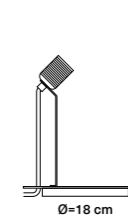

## SPEAK UP! TABLE LAMP / Ø15,5cm

**Product:** Speak Up!  
**Type:** Table lamp  
**Materials:** Metal base in brass or silver finish, and mouth-blown glass dome  
**Wire:** Woven textile cord 3x0,75mm<sup>2</sup>. Cord length 200cm. On/Off floor switch  
**Class:** 1 IP20 Voltage 220V-240V - 50Hz **CE**  
**Bulb:** E14 max 25W - LED - CFL - I  
**Weight:** **Net weight:** Dome: 1.1kg Base: 1.0kg  
**Weight incl. packaging:** Dome: 1.9kg Base: 1.3kg  
**Dimensions, incl. packaging:** Dome: 41cm x 26cm x 26cm Base: 26cm x 25cm x 25cm