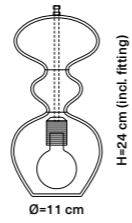

FUTURA PENDANT LAMP / Ø11cm

Product: Futura - Ø11cm
Type: Pendant lamp
Materials: Mouth-blown glass shade, metal pipe, G9 fitting with metal casing, metal ceiling rose
Wire: Woven textile cord 2x0,75mm². Cord length 200cm
Class: 1 IP20 Voltage 220V-240V - 50Hz **CE**
Bulb: G9 - max 4W - LED only
Weight: **Net weight:** 0.7kg
Weight incl. packaging: 1.3kg
Dimensions, incl. packaging: 43cm x 21cm x 21cm