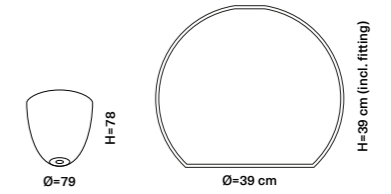

ROWAN PENDANT LAMP / Ø28cm

Product: Rowan - Ø28cm
Type: Pendant lamp
Materials: Mouth-blown glass shade, E27 metal fitting and ceiling rose
Wire: Woven textile cord 3x0,75mm². Cord length 200cm
Class: 1 IP20 Voltage 220V-240V - 50Hz C€
Bulb: E27 max 25W - LED - CFL - I
Weight: Net weight: 1.7kg
Weight incl. packaging: 3.2kg
Dimensions, incl. packaging: 30cm x 36cm x 36cm

ROUND GOLD WIRE

ROUND SILVER WIRE

TWISTED GOLD WIRE

TWISTED SILVER WIRE

ROWAN PENDANT LAMP / Ø39cm

Product: Rowan - Ø39cm
Type: Pendant lamp
Materials: Mouth-blown glass shade, E27 metal fitting and ceiling rose
Wire: Woven textile cord 3x0,75mm². Cord length 200cm
Class: 1 IP20 Voltage 220V-240V - 50Hz C€
Bulb: E27 max 25W - LED - CFL - I
Weight: Net weight: 3.5kg
Weight incl. packaging: 5.7kg
Dimensions, incl. packaging: 42cm x 46cm x 46cm

ROUND GOLD WIRE

ROUND SILVER WIRE

TWISTED GOLD WIRE

TWISTED SILVER WIRE